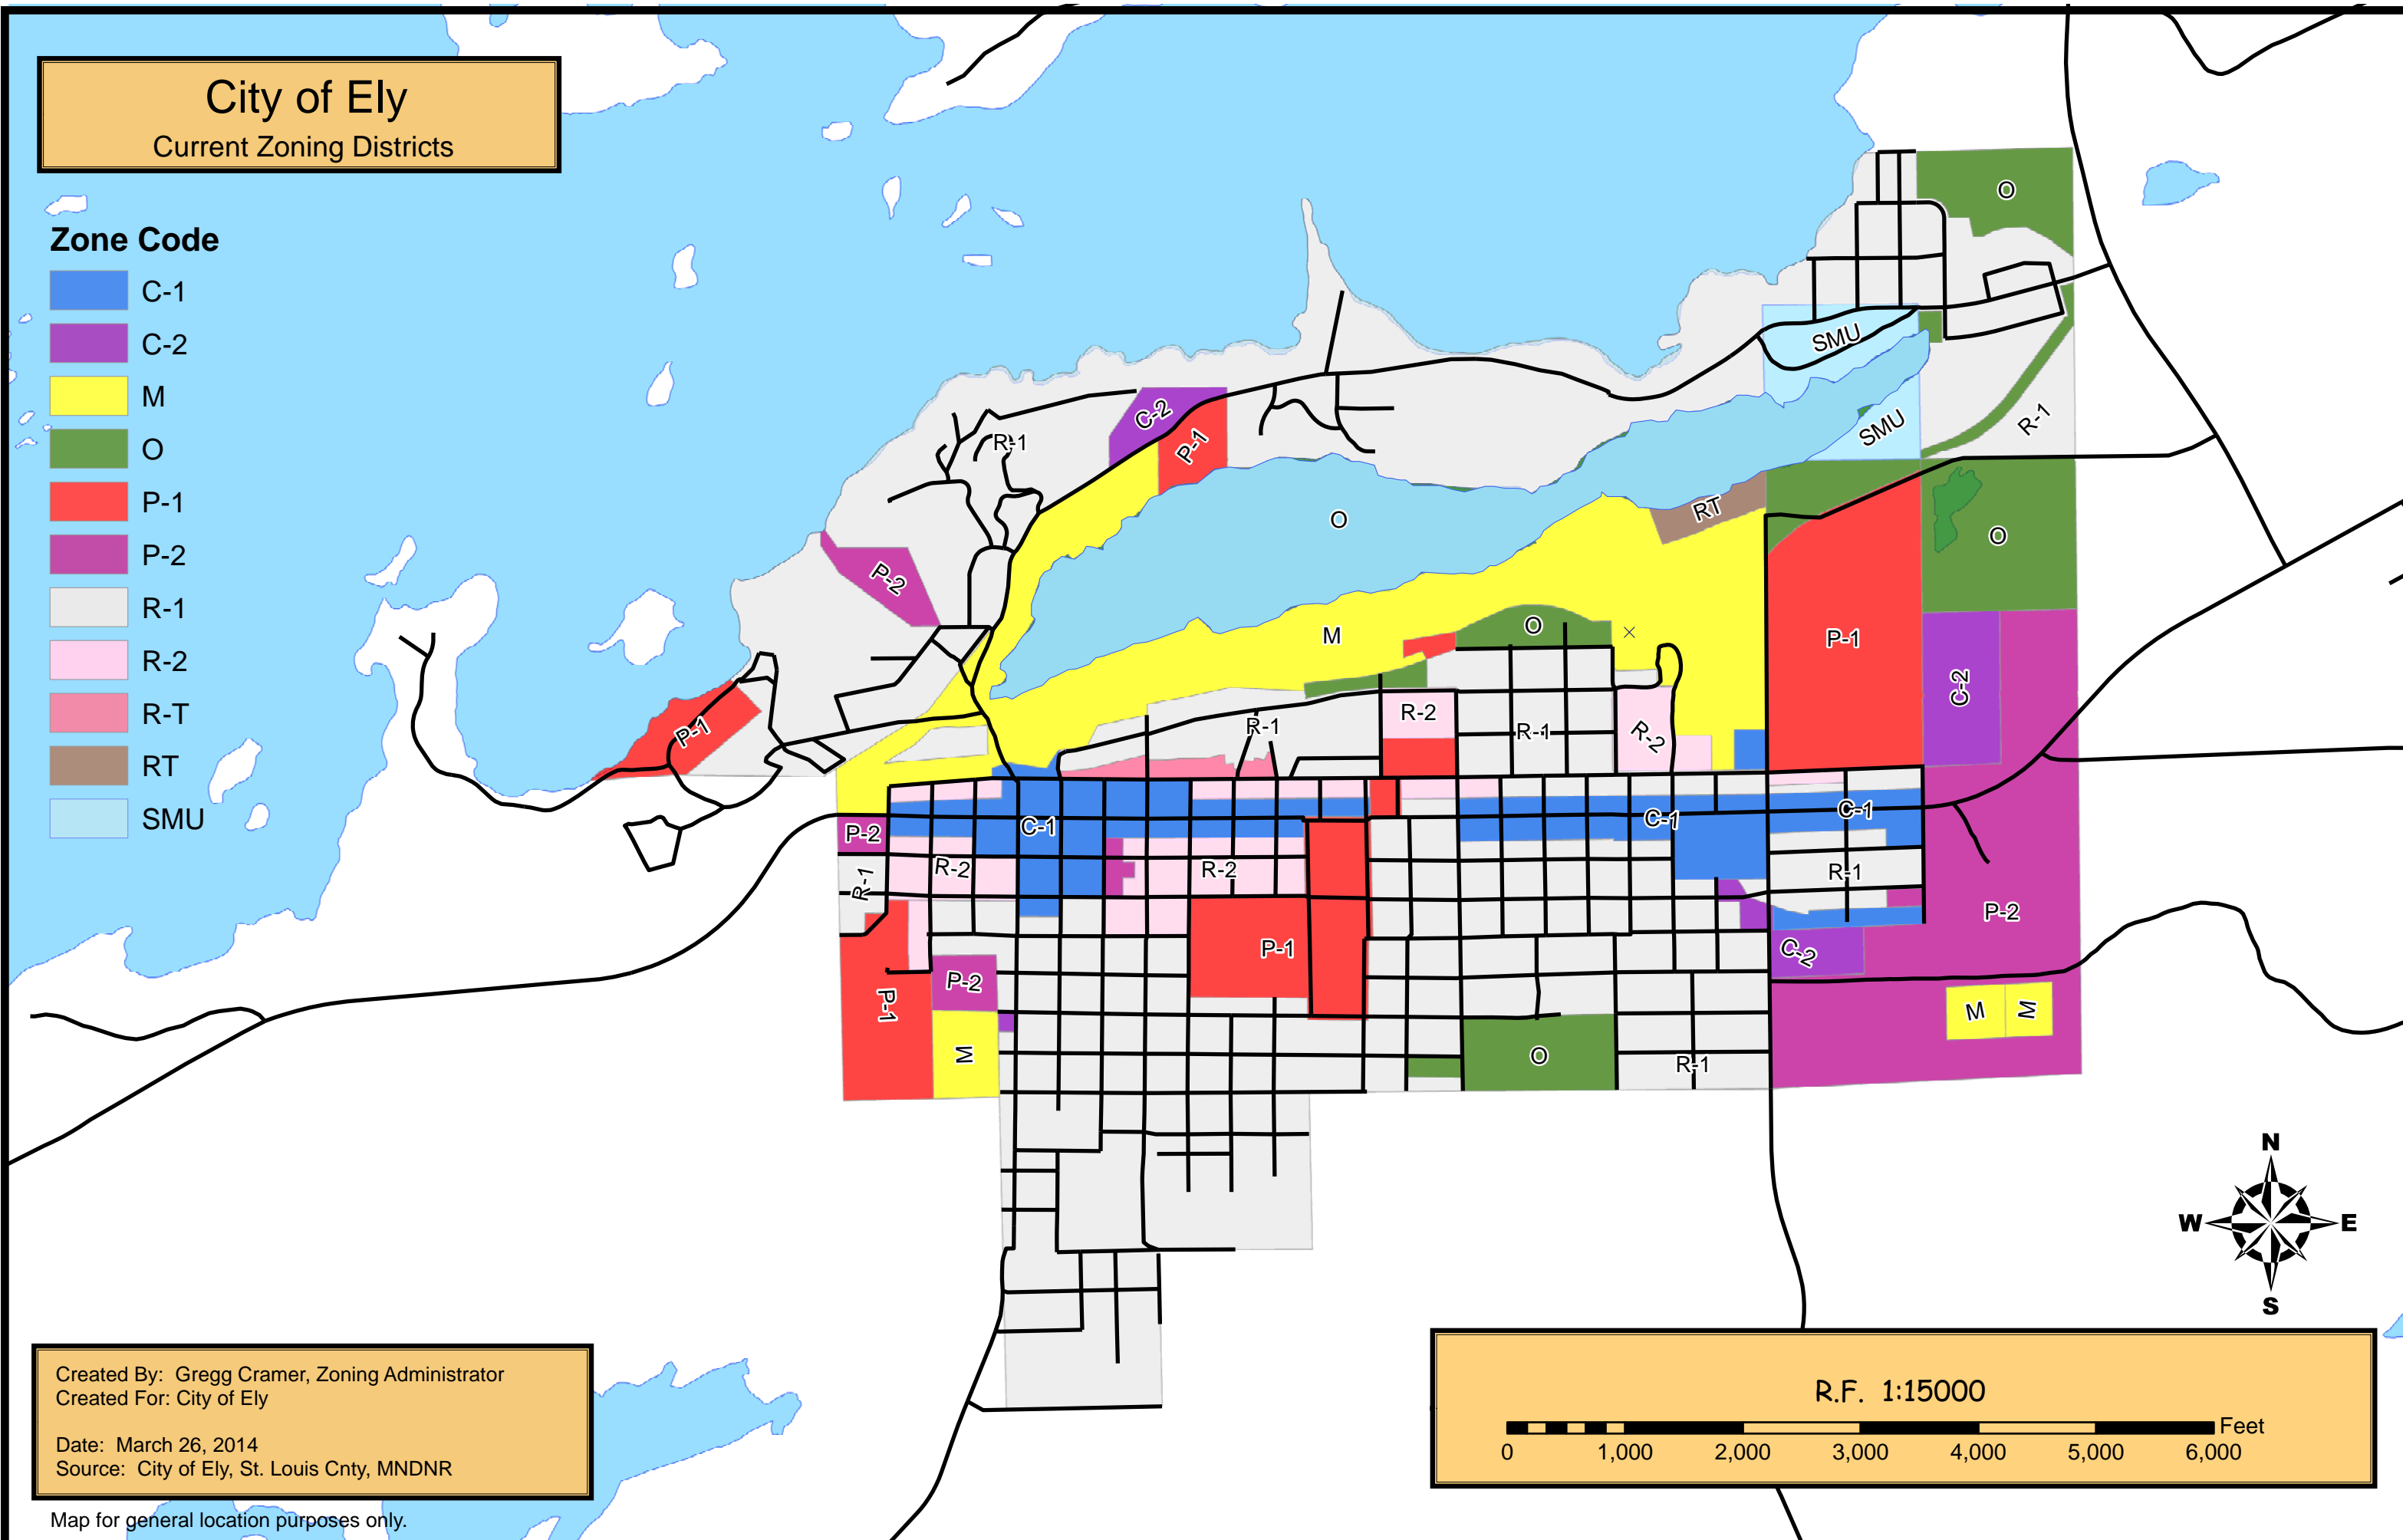

City of Ely Current Zoning Districts

Zone Code

- C-1
- C-2
- M
- O
- P-1
- P-2
- R-1
- R-2
- R-T
- RT
- SMU

Created By: Gregg Cramer, Zoning Administrator
 Created For: City of Ely
 Date: March 26, 2014
 Source: City of Ely, St. Louis Cnty, MNDNR

Map for general location purposes only.